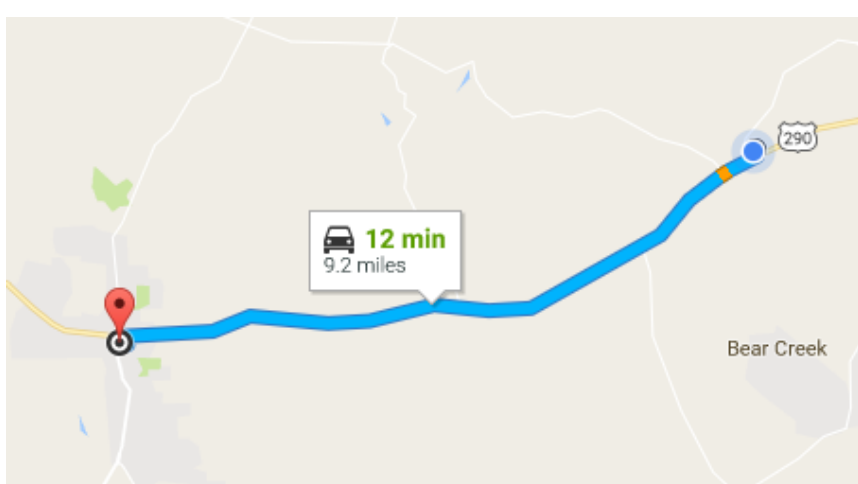

Does it cost anything to serve here?

- The only cost you will incur is the gas to drive the bags of food to the families.

Ministry of Hill Country Bible Church DS

Mandi McNutt

Mandi.mcnutt@gmail.com

Link to FB Page: [sofi.rocks](https://www.facebook.com/sofi.rocks)